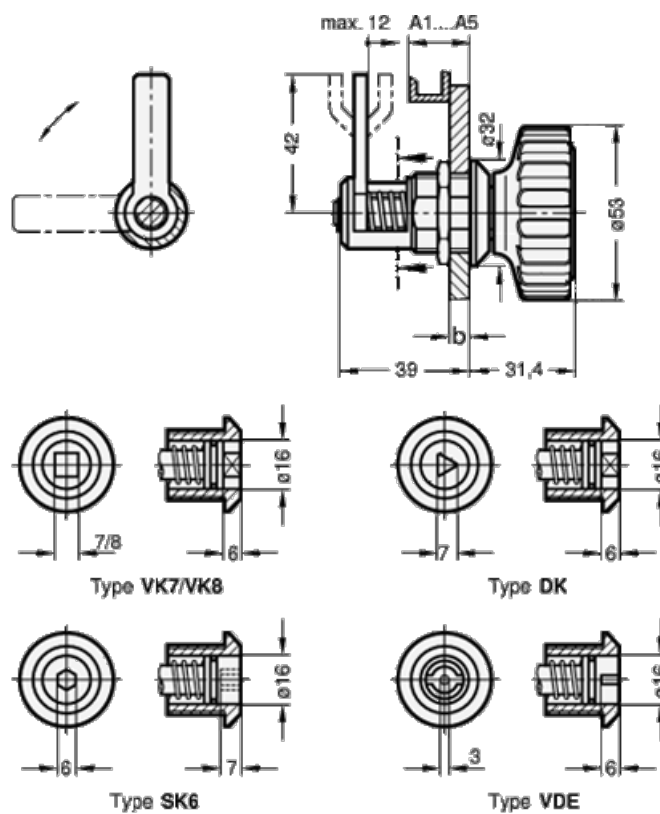

Data Sheet

Article number: 201161DKA2

Description: E+G Door lock GN 116.1-DK-A2
DK with triangular spindle (DK7)

Measures

b max = 10
Door + frame thickness = 11-23